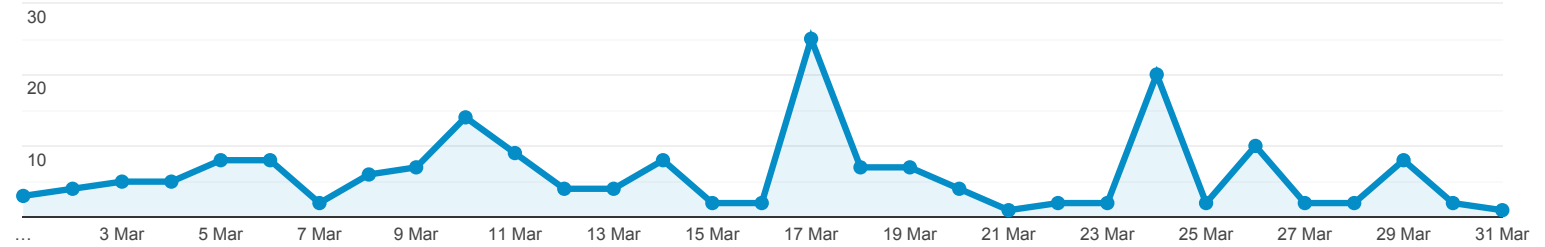

GLE Alert Monthly Report

1 Mar 2020 - 31 Mar 2020

All Users
100.00% Page Views

Monthly Report

● Page Views

Country	Page Views	Users	New Users	Avg. Time on Page
	186 % of Total: 100.00% (186)	48 % of Total: 100.00% (48)	39 % of Total: 100.00% (39)	00:02:56 Avg for View: 00:02:56 (0.00%)
1. Greece	92 (49.46%)	11 (22.92%)	5 (12.82%)	00:04:36
2. Italy	27 (14.52%)	6 (12.50%)	6 (15.38%)	00:02:12
3. Uruguay	24 (12.90%)	4 (8.33%)	4 (10.26%)	00:02:45
4. Belgium	9 (4.84%)	4 (8.33%)	3 (7.69%)	00:01:00
5. United States	7 (3.76%)	5 (10.42%)	5 (12.82%)	00:00:23
6. France	6 (3.23%)	2 (4.17%)	2 (5.13%)	00:03:40
7. Russia	6 (3.23%)	4 (8.33%)	3 (7.69%)	00:00:35
8. Germany	3 (1.61%)	1 (2.08%)	1 (2.56%)	00:00:18
9. Brazil	2 (1.08%)	1 (2.08%)	1 (2.56%)	00:00:00
10. China	2 (1.08%)	2 (4.17%)	2 (5.13%)	00:00:00
11. Austria	1 (0.54%)	1 (2.08%)	1 (2.56%)	00:00:00
12. Chile	1 (0.54%)	1 (2.08%)	1 (2.56%)	00:00:00
13. Czechia	1 (0.54%)	1 (2.08%)	1 (2.56%)	00:00:00
14. Spain	1 (0.54%)	1 (2.08%)	1 (2.56%)	00:00:00
15. Indonesia	1 (0.54%)	1 (2.08%)	0 (0.00%)	00:00:00
16. Japan	1 (0.54%)	1 (2.08%)	1 (2.56%)	00:00:00
17. Netherlands	1 (0.54%)	1 (2.08%)	1 (2.56%)	00:00:00
18. Thailand	1 (0.54%)	1 (2.08%)	1 (2.56%)	00:00:00