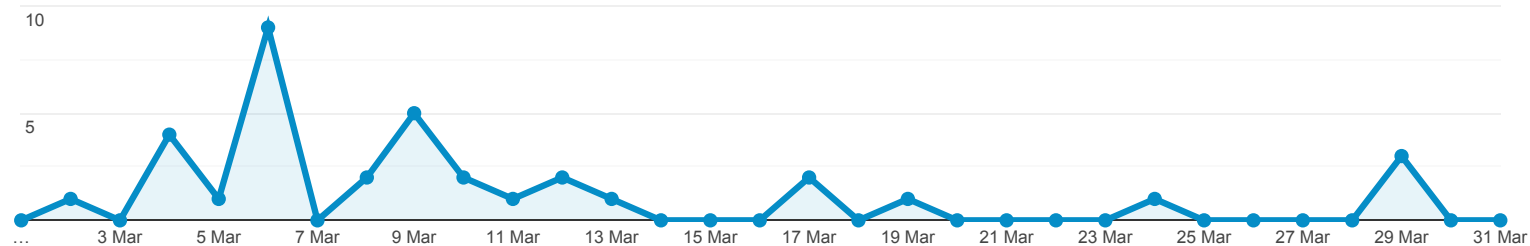

Multi-station Monthly Report

1 Mar 2020 - 31 Mar 2020

All Users
100.00% Page Views

Monthly Report

Page Views

Country	Page Views	Users	New Users	Avg. Time on Page
	35 % of Total: 100.00% (35)	14 % of Total: 100.00% (14)	8 % of Total: 100.00% (8)	00:06:52 Avg for View: 00:06:52 (0.00%)
1. Greece	11 (31.43%)	3 (21.43%)	0 (0.00%)	00:22:00
2. Turkey	10 (28.57%)	1 (7.14%)	0 (0.00%)	00:05:17
3. Belgium	4 (11.43%)	3 (21.43%)	2 (25.00%)	00:00:00
4. Armenia	2 (5.71%)	1 (7.14%)	1 (12.50%)	00:03:49
5. Romania	2 (5.71%)	1 (7.14%)	0 (0.00%)	00:00:24
6. Uruguay	2 (5.71%)	1 (7.14%)	1 (12.50%)	00:07:33
7. China	1 (2.86%)	1 (7.14%)	1 (12.50%)	00:00:00
8. Italy	1 (2.86%)	1 (7.14%)	1 (12.50%)	00:00:00
9. Poland	1 (2.86%)	1 (7.14%)	1 (12.50%)	00:00:00
10. Russia	1 (2.86%)	1 (7.14%)	1 (12.50%)	00:00:00

Rows 1 - 10 of 10